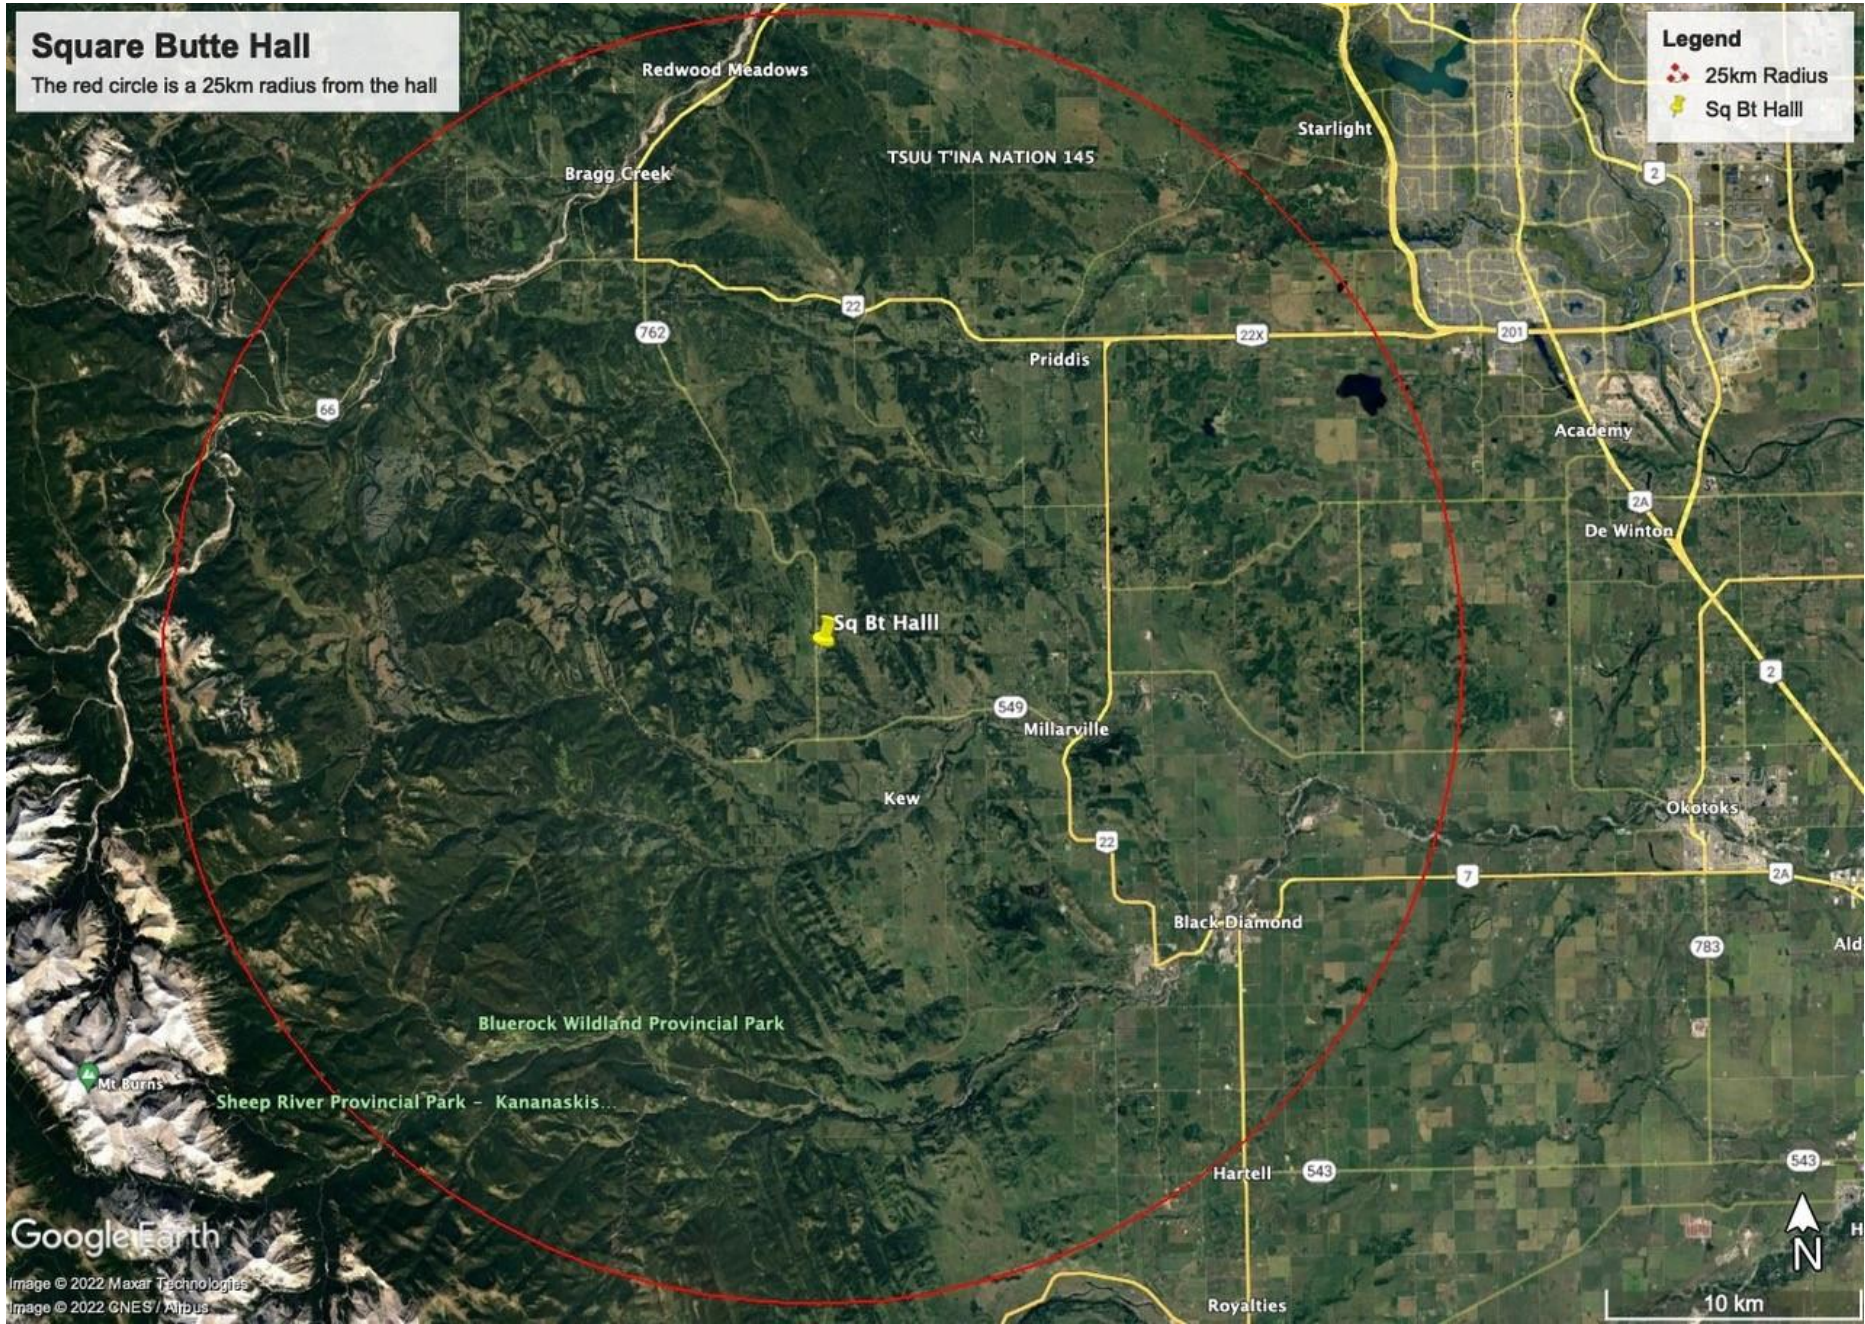

Square Butte Hall

The red circle is a 25km radius from the hall

Legend

- 25km Radius
- Sq Bt Hall

Google Earth

Image © 2022 Maxar Technologies
Image © 2022 CNES / Airbus

10 km